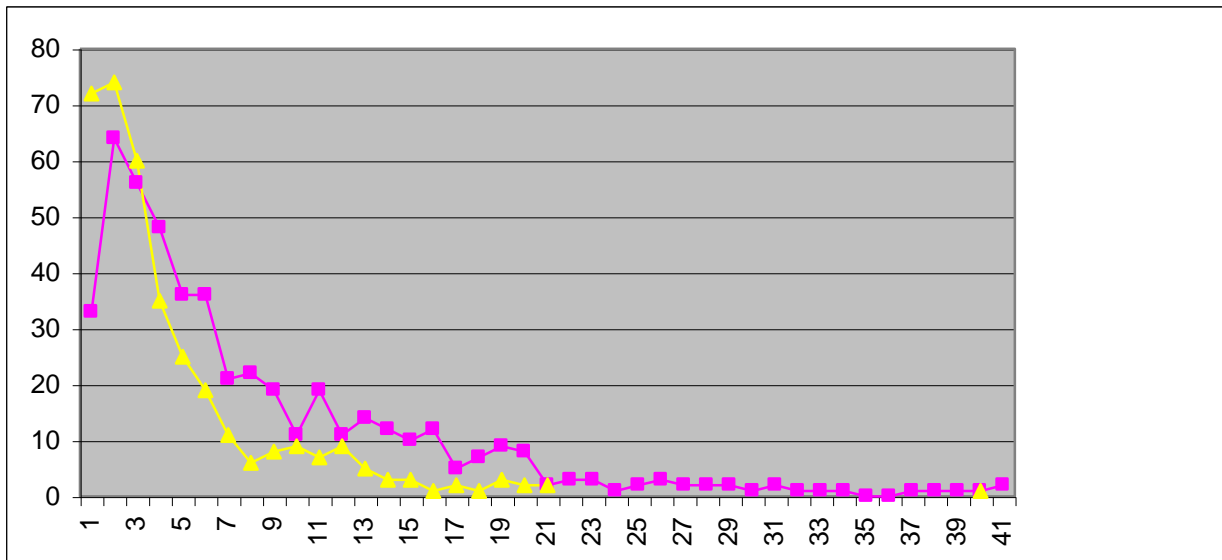

*Florida Student Athlete Profile Services, Inc.
Miami Lakes, Florida 33014
305-558-9613*

10. 83% of the athlete profiles have digital pictures attached. (**Down** by 4% (297 of 358) (Class of 2006 –87% (367 of 422))
11. 100% of the documented player’s high school football coaches have been notified of the system availability and functionality.
12. 25% (7 of 28) of those coaches are using the platform to its full potential (**Down** by 27% (17 of 33)).
13. 9.75% (117 of 1200) of colleges and universities targeted have registered with the service and are actively using the platform. (**Up** by 2.15%) (Class of 2006 - 7.6% (92 of 1200))
14. 140 coaches from 119 colleges and universities are using the platform. (**Up** by 36 coaches) (Class of 2006 (104 coaches from 92))
15. The 358 profiles have been looked at 312 times by registered coaches. (**Down** by 100 looks compared to the Class of 2006)
16. An average of 2 profiles are reviewed each time a college coach uses the platform. (**Down** from 5)
17. Overall, college coaches have examined 88% of all the documented athlete profiles. (**Down** from 93%)